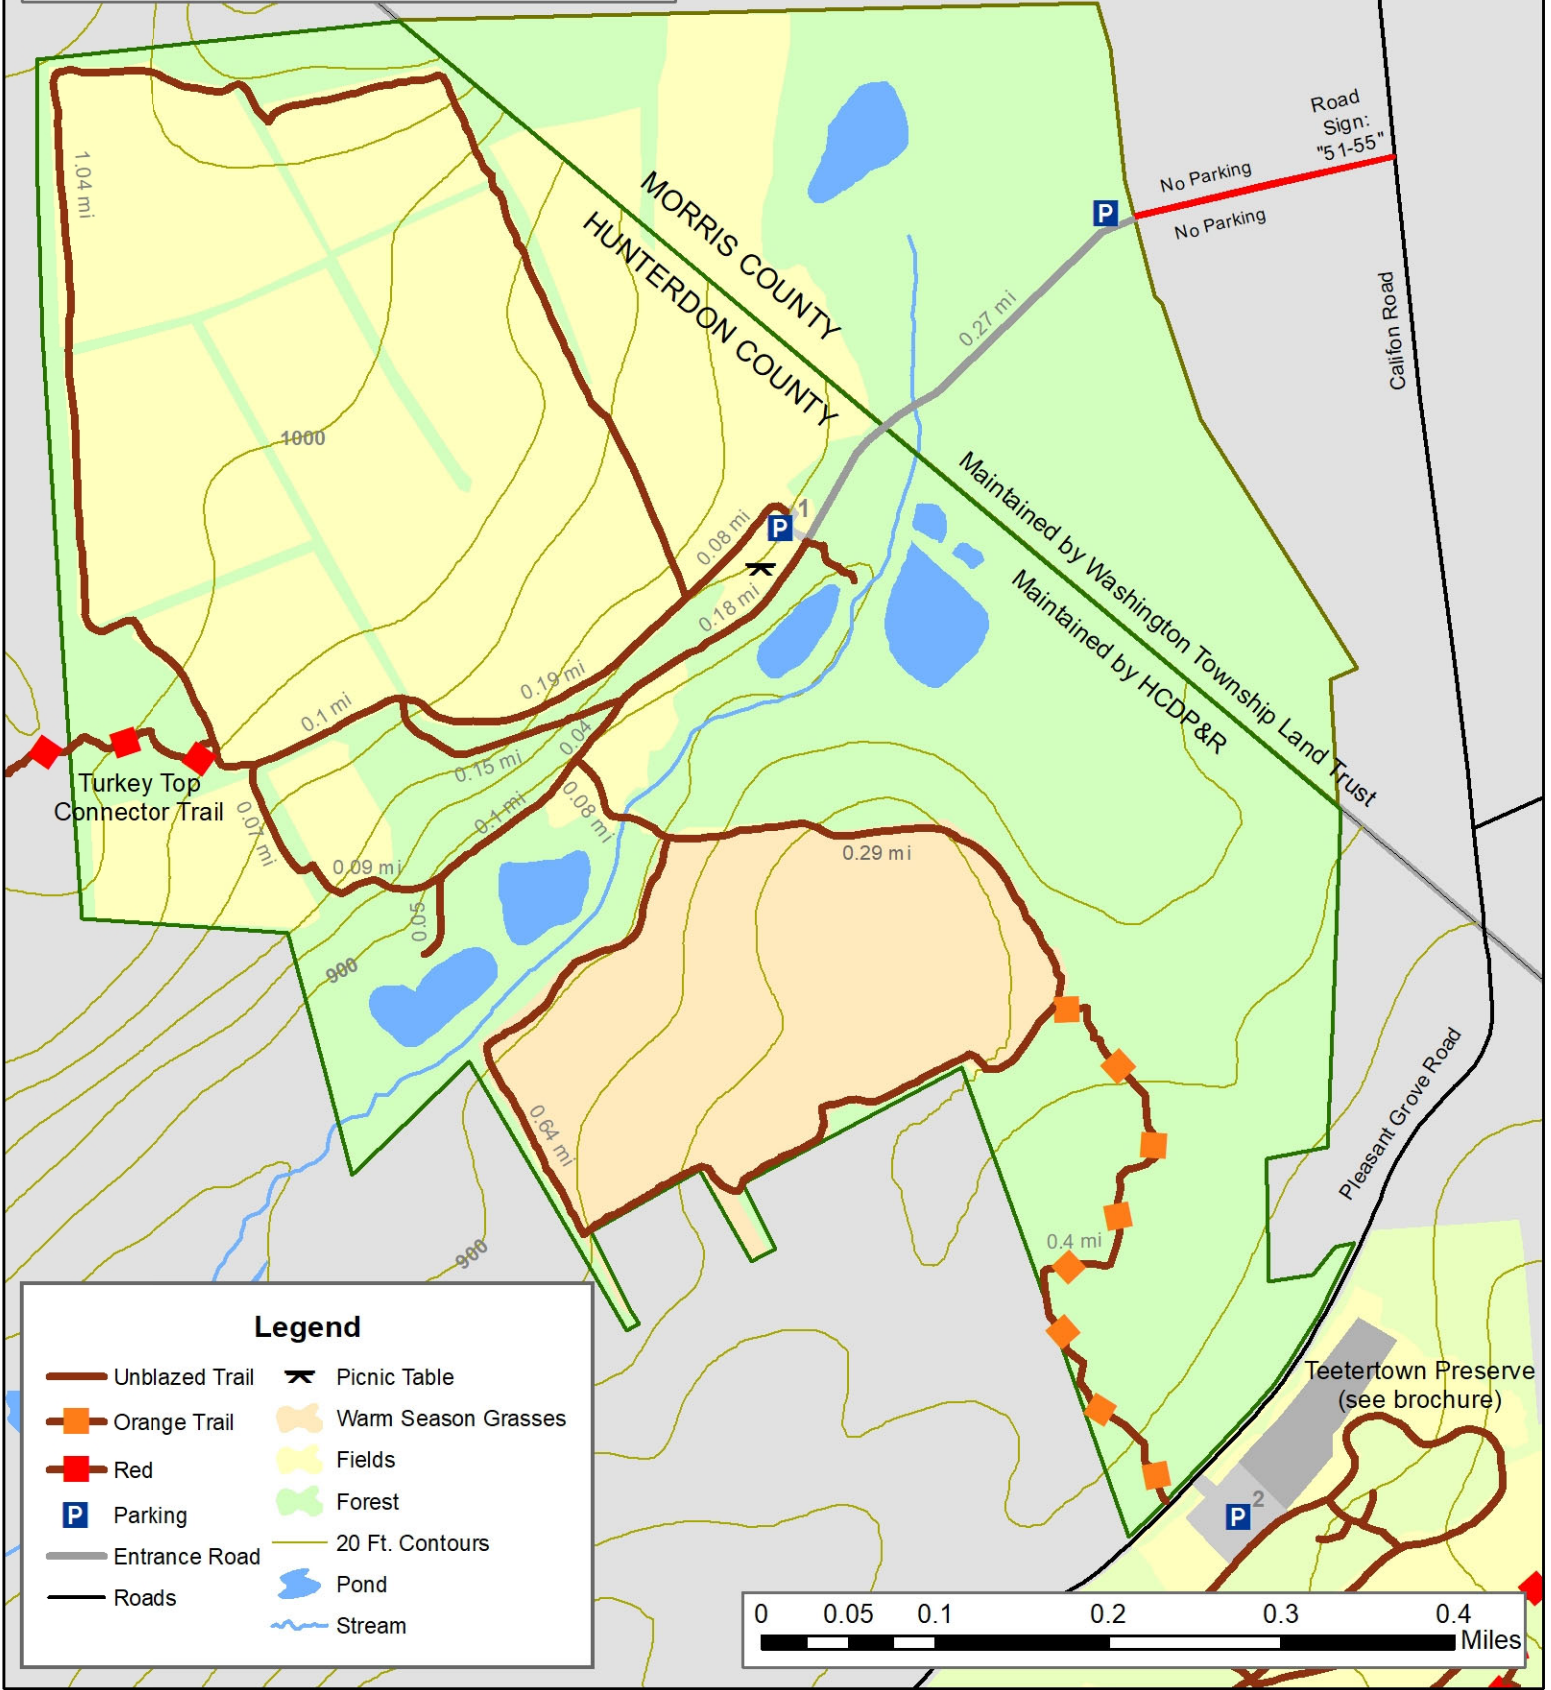

CRYSTAL SPRINGS PRESERVE

Lebanon Township

232 acres

- P**¹ Califon Road, Long Valley 07853
- P**² 20 Pleasant Grove Road, Port Murray 07865

Trail Map

Legend

- Unblazed Trail
- Orange Trail
- Red
- Parking
- Entrance Road
- Roads
- Picnic Table
- Warm Season Grasses
- Fields
- Forest
- 20 Ft. Contours
- Pond
- Stream